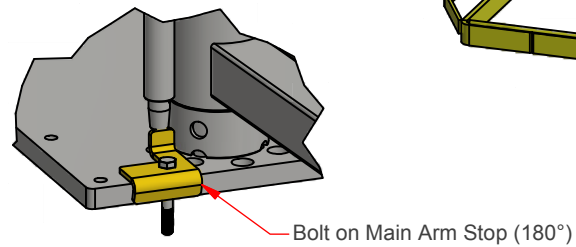

DETAIL A

Wrist Hinge for 180° rotation

Dual Handles

Adjustable Side Guide
DETAIL C

DETAIL B

LIFTGATE LV-7 WRIST UNIT DEVELOPMENT DETAILS