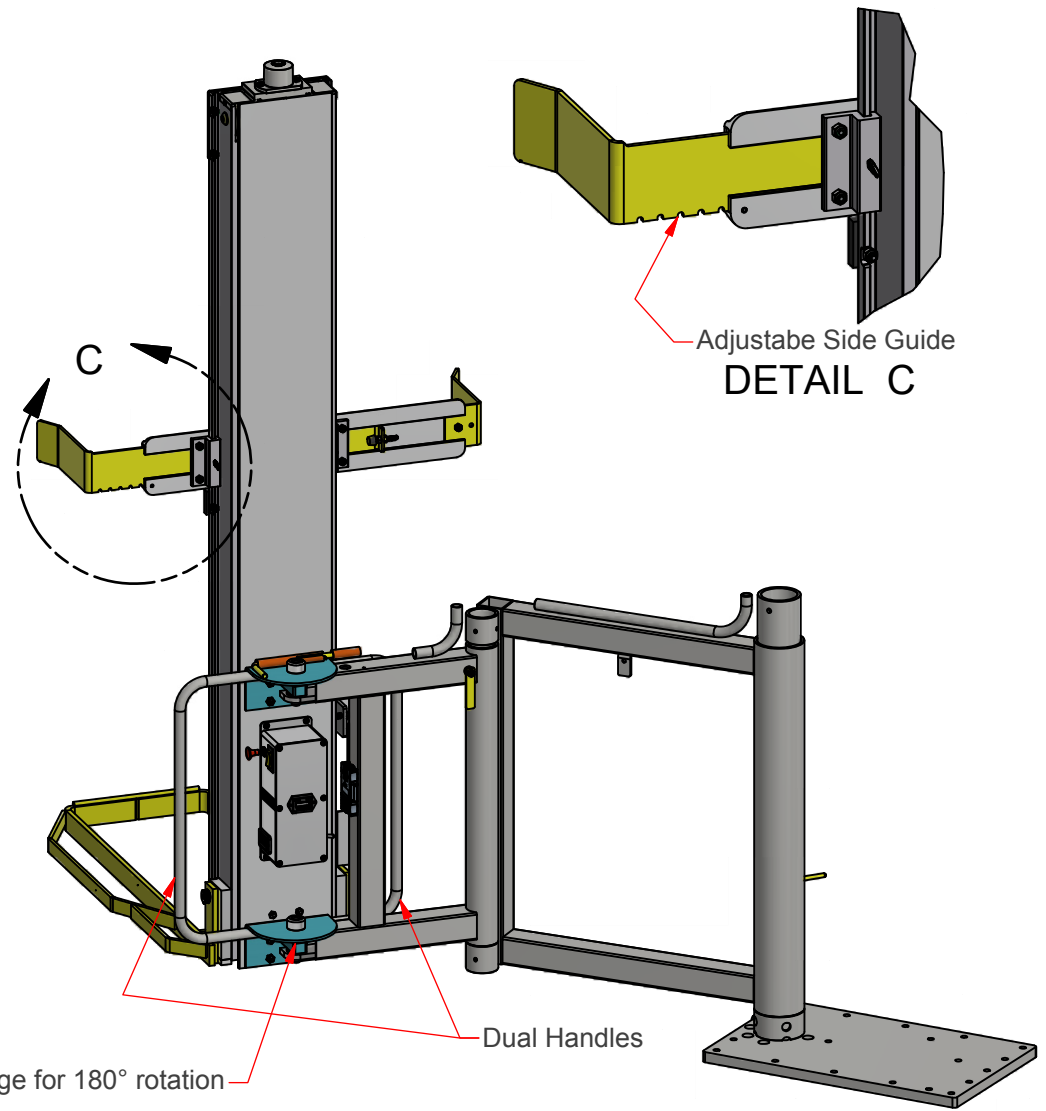

DETAIL A

Wrist Hinge for 180° rotation

Dual Handles

Adjustable Side Guide
DETAIL C

DETAIL B

LIFTGATE LV-7 WRIST UNIT DEVELOPMENT DETAILS