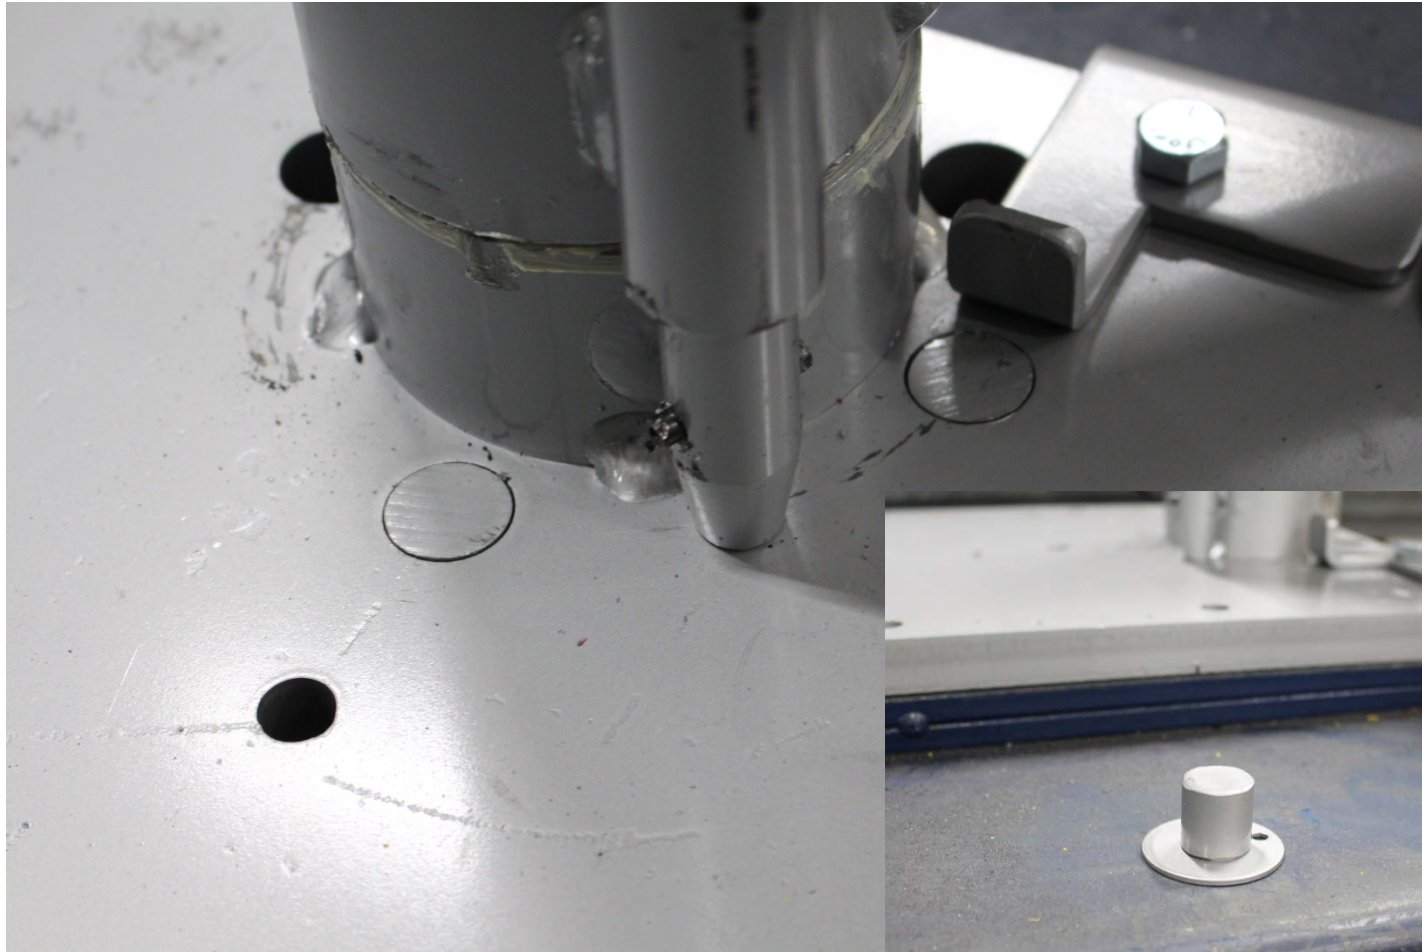

PowerMate LV-7 Updates

November 19, 2019

45° Stop

90° Stop

Basket Support Variable

Grab Handle Identified

LED Light

Holes Filled On Base

Cycle Counter – Hourly Meter

Heat Shrink Crimps Added

Braking Updated