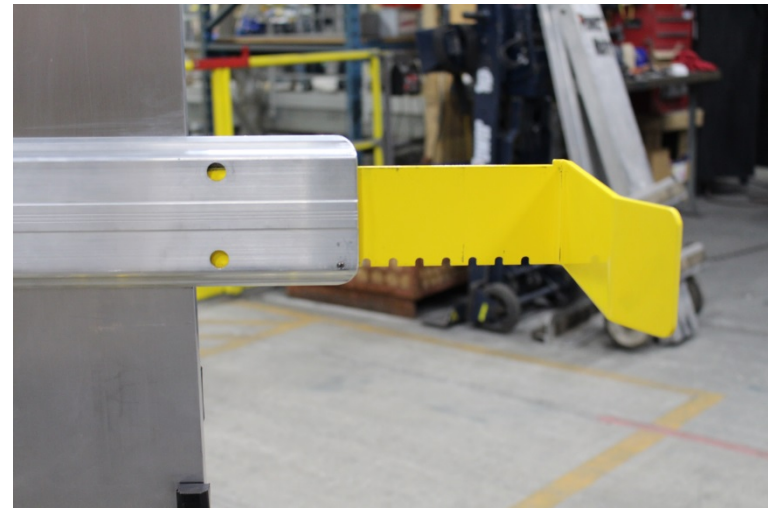

PowerMate LV-7 Updates

November 19, 2019

45° Stop

90° Stop

Basket Support Variable

Grab Handle Identified

LED Light

Holes Filled On Base

Cycle Counter – Hourly Meter

Heat Shrink Crimps Added

Braking Updated