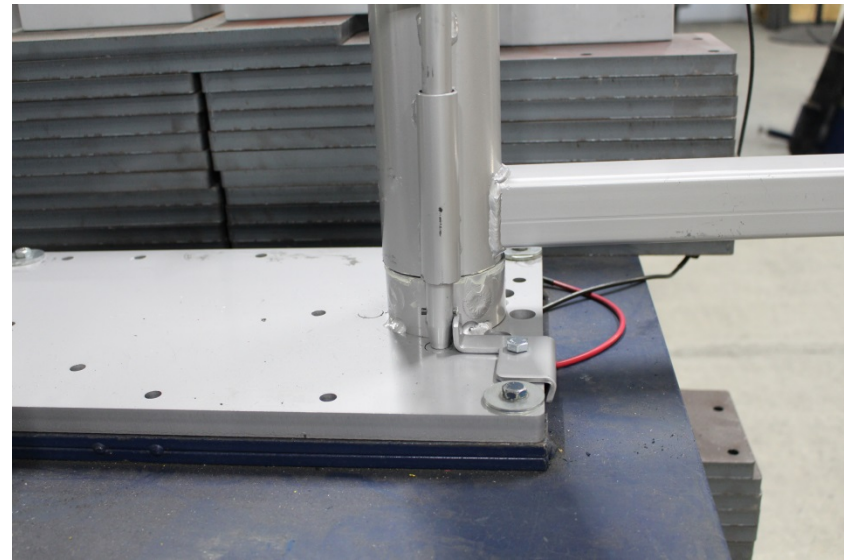

PowerMate LV-7 Updates

November 19, 2019

45° Stop

90° Stop

Basket Support Variable

Grab Handle Identified

LED Light

Holes Filled On Base

Cycle Counter – Hourly Meter

Heat Shrink Crimps Added

Braking Updated