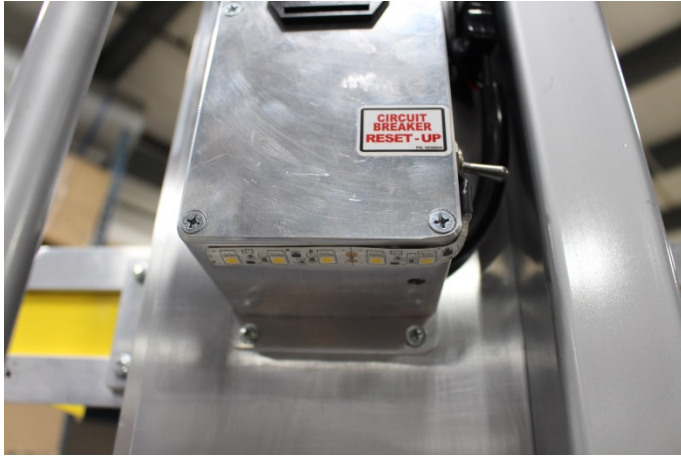

PowerMate LV-7 Updates

November 19, 2019

45° Stop

90° Stop

Basket Support Variable

Grab Handle Identified

LED Light

Holes Filled On Base

Cycle Counter – Hourly Meter

Heat Shrink Crimps Added

Braking Updated